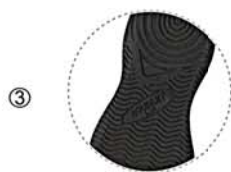

PUSAT DIVING
Pusat Alat Diving #1 di Indonesia

MID - TOP SHOES

AQURUN®

NEW

SILVER

BLACK

AQUA SHOES AQURUN®

Wear comfortable • Ultra light • Skin shoes • Dry fast

① Upper Spandex

Upper spandex material for maximum ventilation and fast drying.

② Toe Cap

Toe cap extends around shoe for extra protection.

③

Outsole TPR

Aqurun Drainage System
Water grip TPR on the outsole.

④

External heel support ensures snug fit.

FREE YOUR FEET, FEEL THE WATER

Flexibility

Away from danger!

Basic Pink (BPI)

Basic Blue (BBL)

Basic Yellow (BYL)

Basic Silver (BSL)

Edge Lime Green (ELG)

Edge Black (EBL)

Edge Pink (EPI)

Edge Blue (EBL)

Edge Yellow (EYL)

SKIN SOCKS AQUWALK®

- ① Fine-banding ensures snug fit.
- ② Resilient upper provides ultimate comfort.
- ③ Special-stitching maintains high elasticity for walking.
- ④ Neoprene sole provides excellent grip and shock absorption.